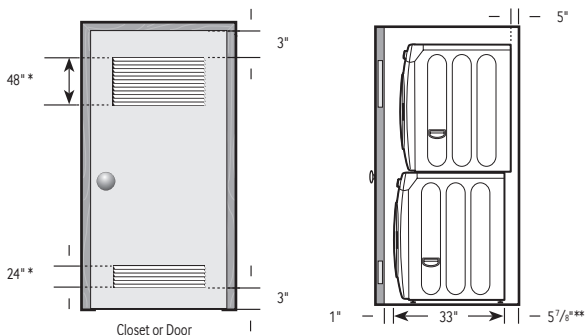

Required Dimensions for Installation with Stacking Kit