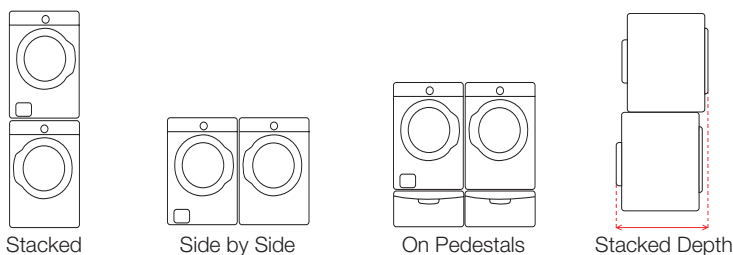

WF42H5000AW

Samsung Front-Load Washer

Installing Options