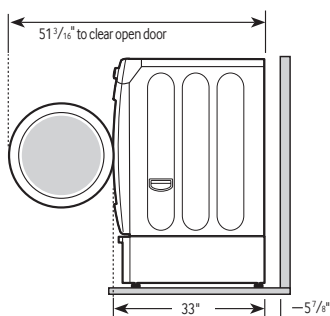

MINIMUM CLEARANCES FOR CLOSET AND ALCOVE INSTALLATIONS:

Sides – 1"
Rear – 5⁷/₈"
Top – 17"
Closet Front – 2"

If the washer and dryer are installed together, the closet front must have at least a 72" unobstructed air opening. Your washer alone does not require a specific air opening.

Dimensions

2. With optional pedestal base or stacking kit

Required Dimensions for Installation with Pedestal

Required Dimensions for Installation with Stacking Kit

*Required spacing.
**External exhaust elbow requires additional space.