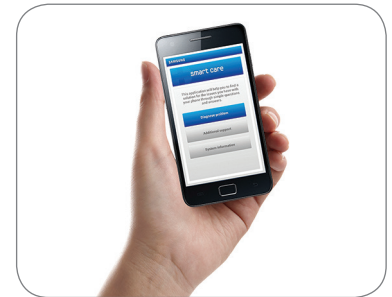

WF42H5000AW

Samsung Front-Load Washer

4.2 cu. ft. Capacity DOE

Features

- Smart Care
- Self Clean+
- VRT® – Vibration Reduction Technology
- Diamond Drum Design
- Direct Drive Motor
- 1200 rpm Maximum Spin Speed
- 8 Preset Wash Cycles
- 9 Options
- Garment+

Convenience

- Child Lock
- Door Lock
- Dispenser Trays: Main Wash, Softener, Bleach

ENERGY STAR® rated:

CEE Tier 3

MEF=3.20

WCF=2.90

95 kWh/yr

Smart Care