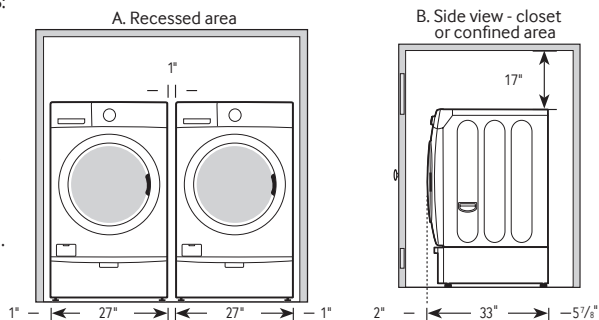

MINIMUM CLEARANCES FOR CLOSET AND ALCOVE INSTALLATIONS:

Sides – 1"
Rear – 5⁷/₈"
Top – 17"
Closet Front – 2"

If the washer and dryer are installed together, the closet front must have at least a 72" unobstructed air opening. Your washer alone does not require a specific air opening.