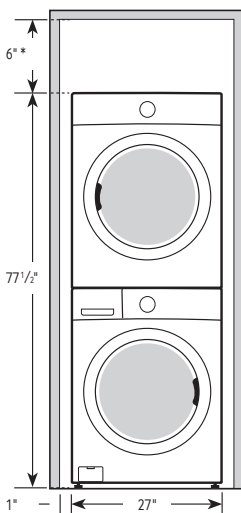

MINIMUM CLEARANCES FOR CLOSET AND ALCOVE INSTALLATIONS:

Sides – 1"
Rear – 5⁷/₈"
Top – 17"
Closet Front – 2"

If the washer and dryer are installed together, the closet front must have at least a 72" unobstructed air opening. Your washer alone does not require a specific air opening.

Dimensions

2. With optional pedestal base or stacking kit

Required Dimensions for Installation with Pedestal

Required Dimensions for Installation with Stacking Kit

*Required spacing.
**External exhaust elbow requires additional space.