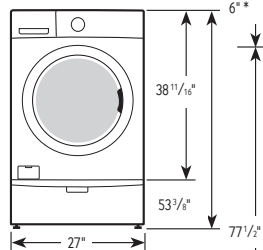

MINIMUM CLEARANCES FOR CLOSET AND ALCOVE INSTALLATIONS:

Sides – 1"
Rear – 5⁷/₈"
Top – 17"
Closet Front – 2"

If the washer and dryer are installed together, the closet front must have at least a 72" unobstructed air opening. Your washer alone does not require a specific air opening.

Dimensions

2. With optional pedestal base or stacking kit

Required Dimensions for Installation with Pedestal

Required Dimensions for Installation with Stacking Kit

*Required spacing.
**External exhaust elbow requires additional space.